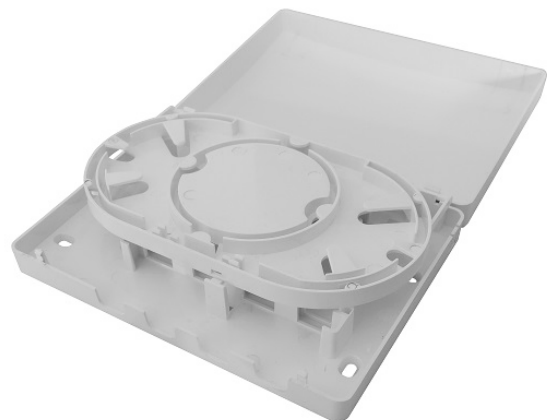

Applications:

Fiber to the home (FTTH)
For use in indoor application

Features:

Material	Size, mm	Cable Entrance	Splice trays	Number Ports	Splice Capacity
ABS	150x110X30	2	1	4 SC sx	8

Standart Configuration:

Splice Cassette, installation nuts and bolts, protection sleeves