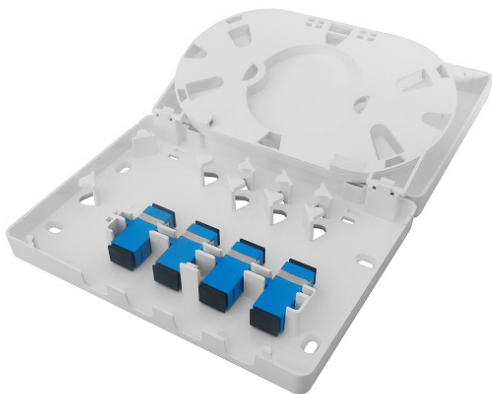

Applications:

Fiber to the home (FTTH)
For use in indoor application

Features:

Material	Size, mm	Cable Entrance	Splice trays	Number Ports	Splice Capacity
ABS	150x110X30	2	1	4 SC sx	8

Standart Configuration:

Splice Cassette, installation nuts and bolts, protection sleeves